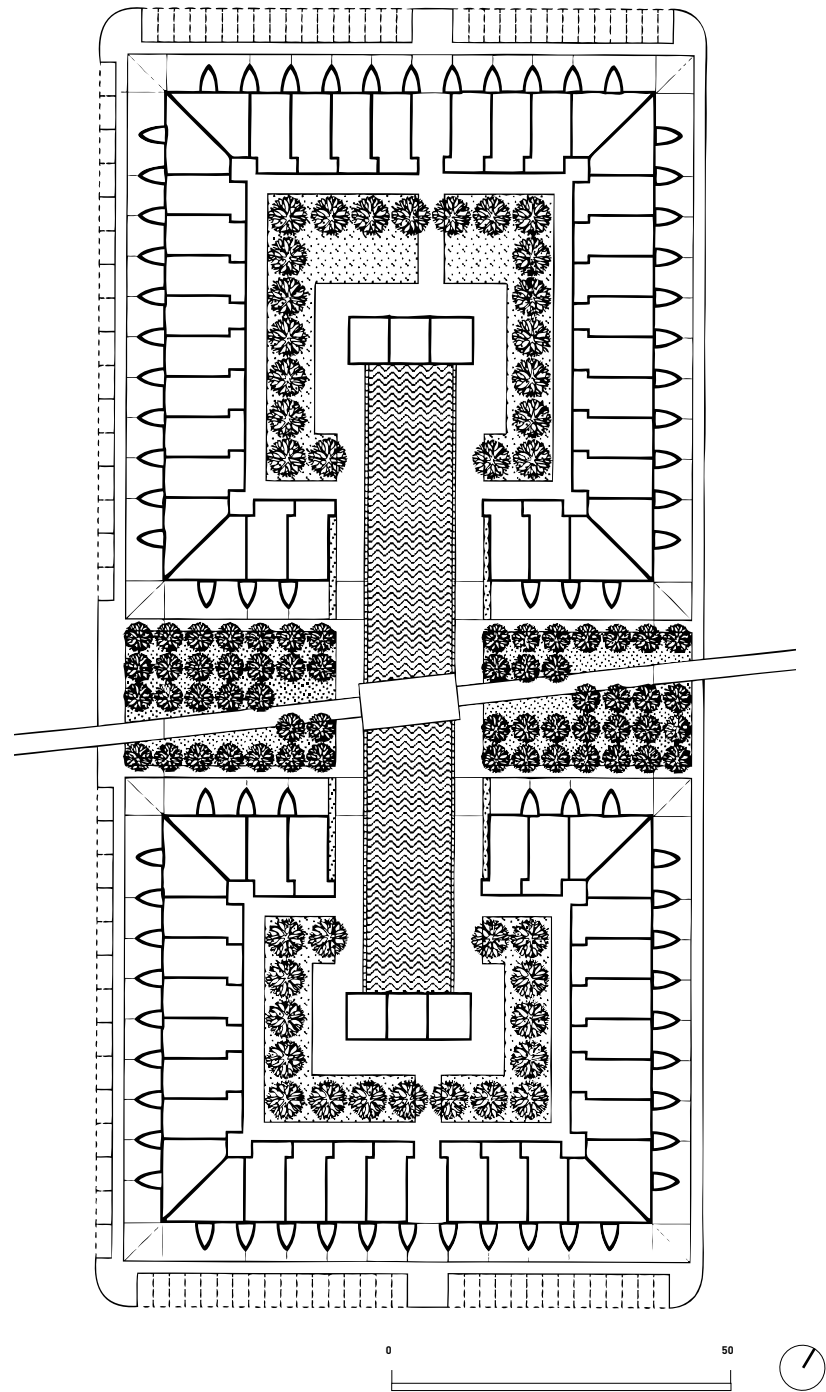

start of design:

1993

Almere | in the Netherlands

Almere

Locatie Klein India | location

9302 Klein India, Almere

9302 Little India, Almere

Plattegrond begane grond | ground floor plan

Plattegrond begane grond | ground floor plan

Plattegrond eerste verdieping | first floor plan

Aquarellen Liesbeth van der Pol | watercolors

9302 Klein India, Almere

9302 Little India, Almere