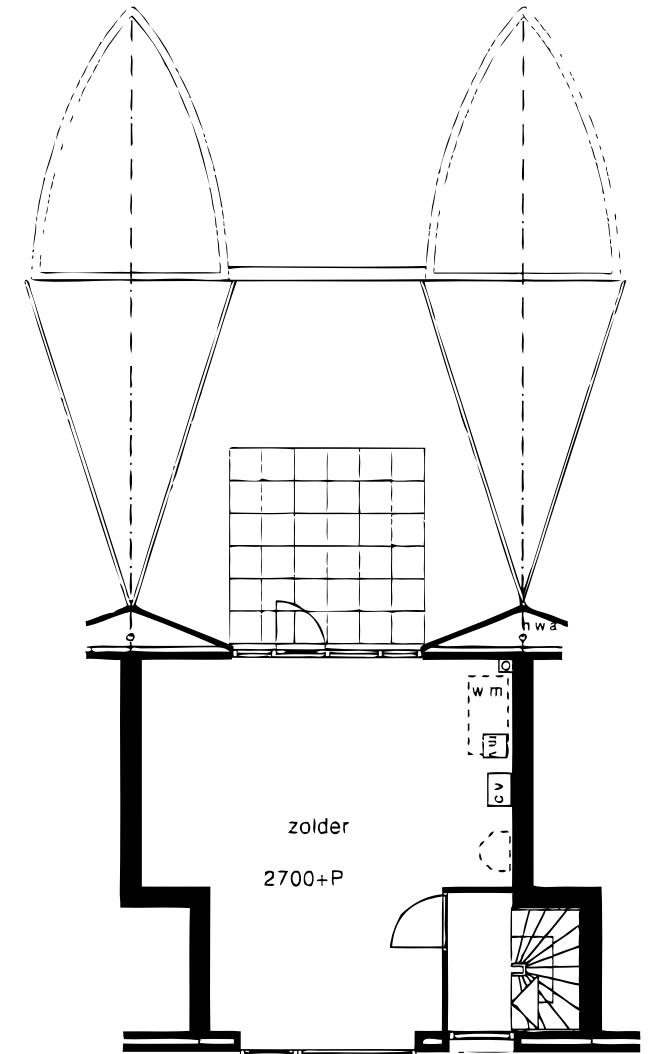

start of design:

1993

Almere | in the Netherlands

Almere

Locatie Klein India | location

9302 Klein India, Almere

9302 Little India, Almere

Plattegrond begane grond | ground floor plan

Plattegrond begane grond | ground floor plan

Plattegrond eerste verdieping | first floor plan

Aquarellen Liesbeth van der Pol | watercolors

9302 Klein India, Almere

9302 Little India, Almere